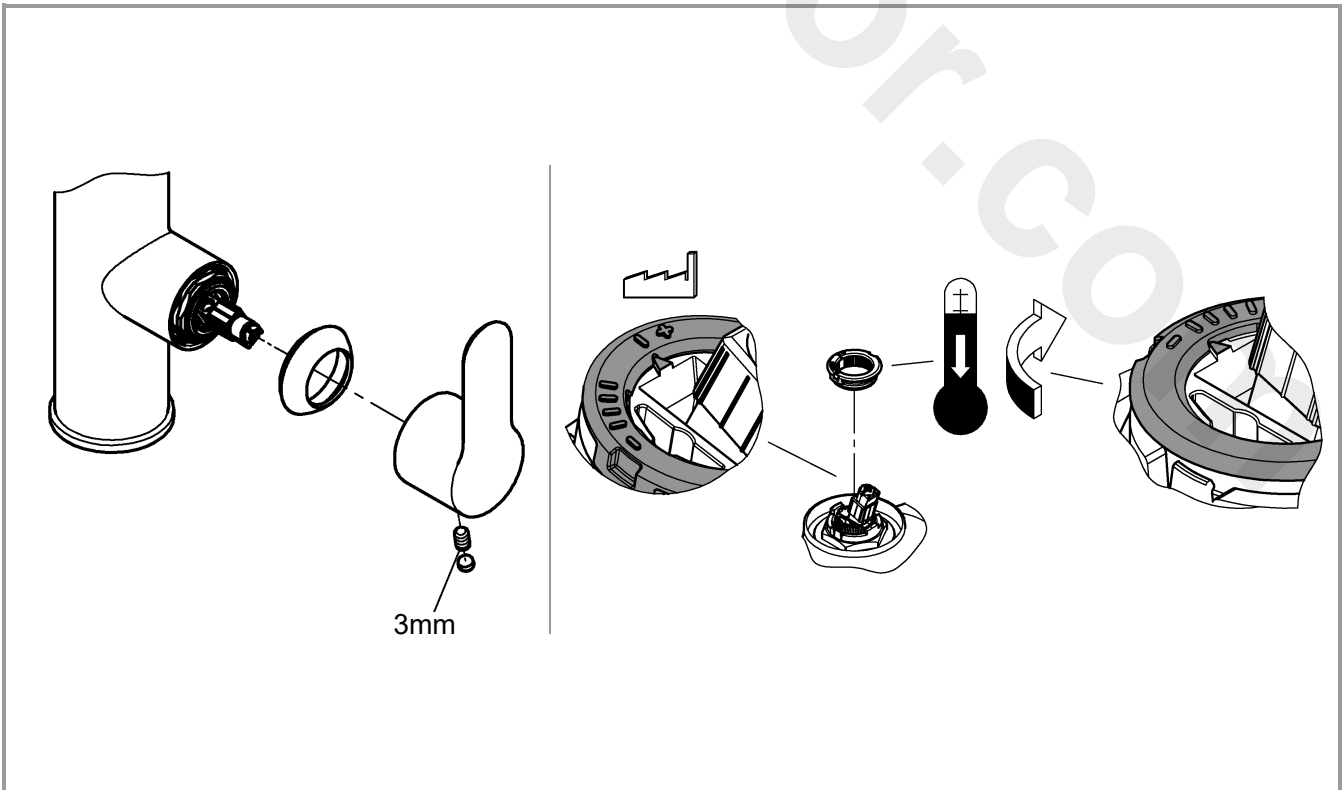

max. 70°

60°

1

2

3

Pure Freude an Wasser

GROHE

D