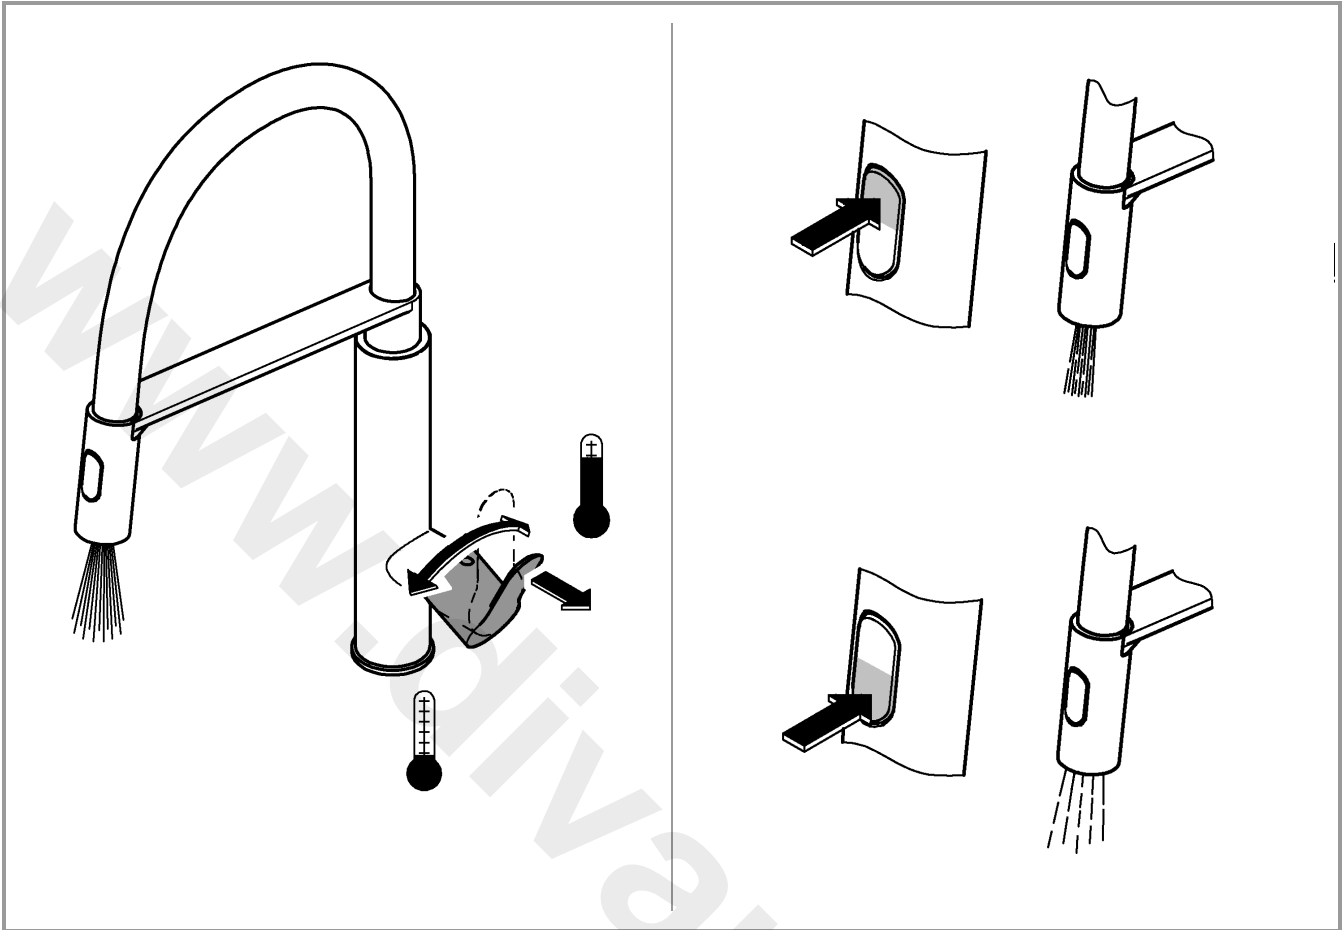

max. 70°

60°

1

2

3

Pure Freude an Wasser

GROHE

D